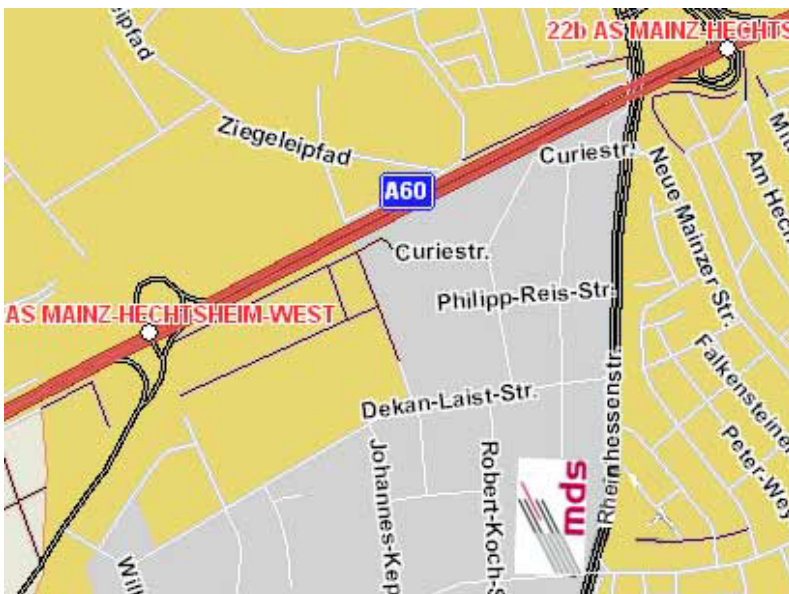

How to reach mds

Address:

music distribution services GmbH, Carl-Zeiss-Straße 1, D-55129 Mainz-Hechtsheim

Setting:

Detail:

Arriving by car:

Take the A 60 and continue until the Hechtsheim-West exit. Leave the motorway; at the traffic lights turn left onto **Dekan-Leist-Straße** and go straight on until the **Rheinhessenstraße**. Turn right. The Carl-Zeiss-Straße is the first road on the right, the **mds**-building is at the corner of Rheinhessen-straße and Carl-Zeiss-Straße.

There are enough parking spots available on our premises; please use the entrance '**mds Einfahrt**' on Rheinhessenstraße.

Arriving by public transport:

From Mainz Central Station take the tram (lines 50 or 53) to 'Carl-Zeiss-Strasse' The building is immediately opposite this tram stop.