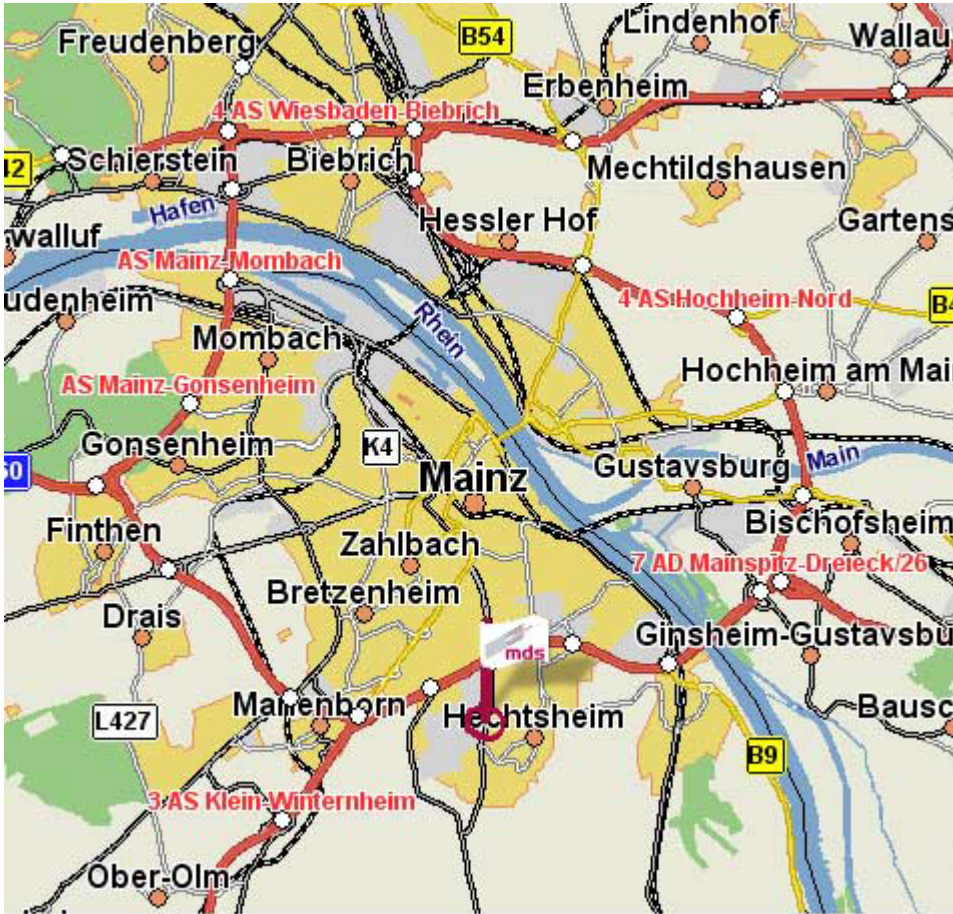

How to reach mds

Address:

music distribution services GmbH, Carl-Zeiss-Straße 1, D-55129 Mainz-Hechtsheim

Setting:

Detail:

Arriving by car:

Take the A 60 and continue until the Hechtsheim-West exit. Leave the motorway; at the traffic lights turn left onto **Dekan-Leist-Straße** and go straight on until the **Rheinhessenstraße**. Turn right. The Carl-Zeiss-Straße is the first road on the right, the **mds**-building is at the corner of Rheinhessen-straße and Carl-Zeiss-Straße.

There are enough parking spots available on our premises; please use the entrance '**mds Einfahrt**' on Rheinhessenstraße.

Arriving by public transport:

From Mainz Central Station take the tram (lines 50 or 53) to 'Carl-Zeiss-Strasse' The building is immediately opposite this tram stop.